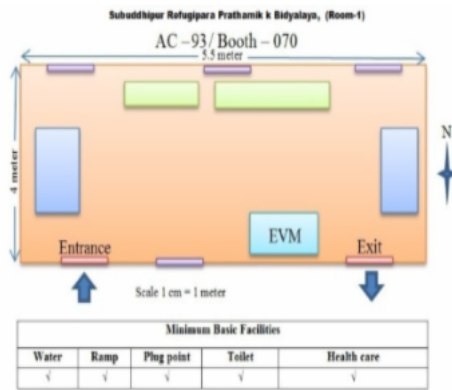

Nazri Naksha

Created by Structural Consultants Company

Google Map View

Subuddhipur Refugipara Prathamik k Bidyalaya, (Room-1)
AC_93 / Booth No. - 070

Polling Station Building Front View

Polling Station Front View

Cad View

Key MAP View