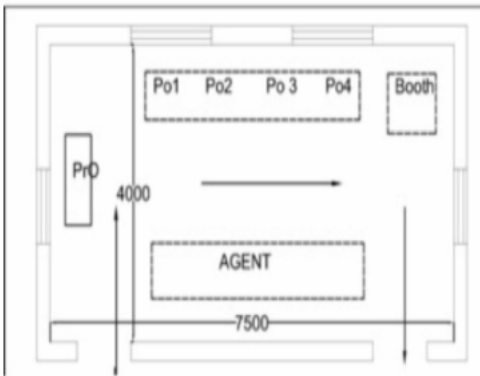

Nazri Naksha

Google Map View

Polling Station Building Front View

Polling Station Front View

Cad View

Key MAP View