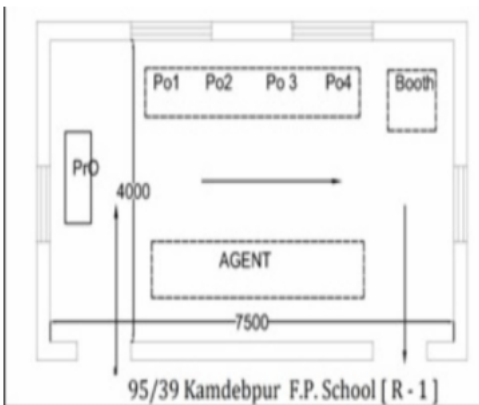

Nazri Naksha

Google Map View

Polling Station Building Front View

Polling Station Front View

Cad View

Key MAP View