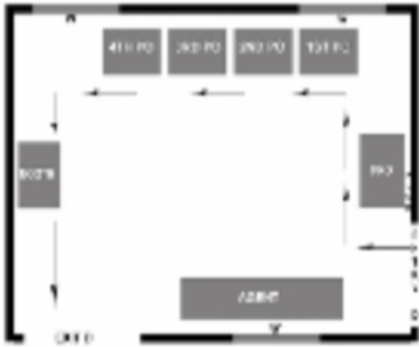

Nazri Naksha

Google Map View

Polling Station Building Front View

Polling Station Front View

Cad View

Key MAP View