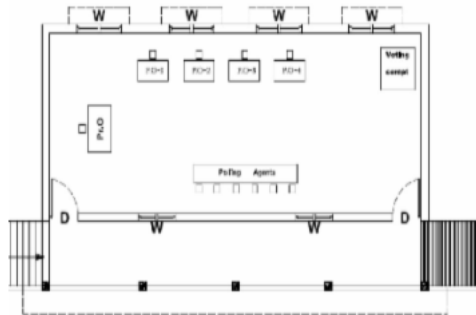

Nazri Naksha

Google Map View

Polling Station Building Front View

Polling Station Front View

Cad View

Key MAP View