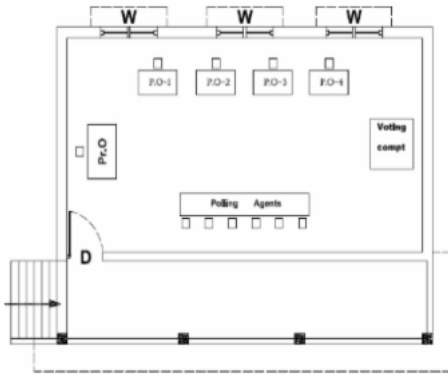

Nazri Naksha

Google Map View

Polling Station Building Front View

Polling Station Front View

Cad View

Key MAP View