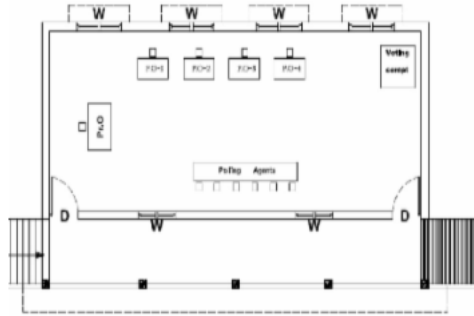

Nazri Naksha

Google Map View

Polling Station Building Front View

Polling Station Front View

Cad View

Key MAP View