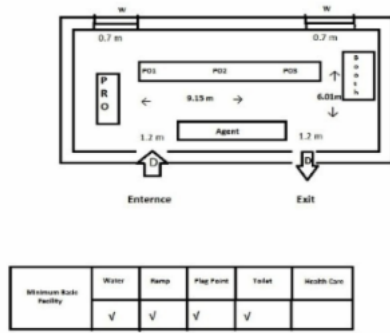

Nazri Naksha

Google Map View

Polling Station Building Front View

Polling Station Front View

Cad View

Key MAP View