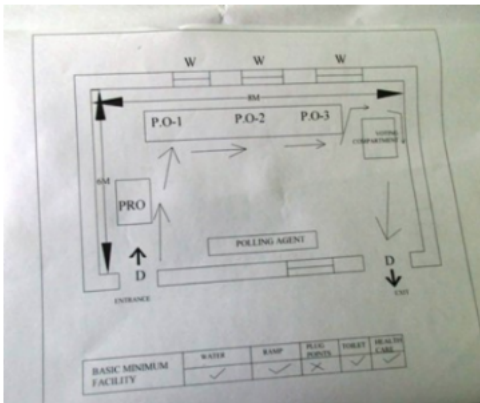

Polling Station Front View

Cad View