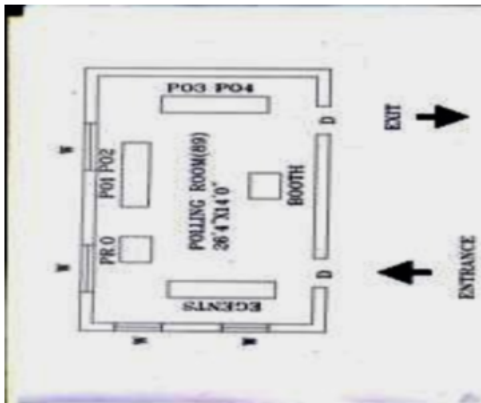

Nazri Naksha

Google Map View

Polling Station Building Front View

Polling Station Front View

Cad View

Key MAP View