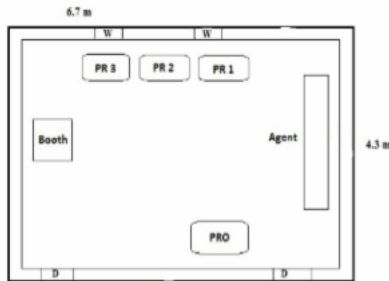

Cad View

Key MAP View

Basic Minimum Facility	Water	Ramp	Plug Point	Toilet	Health Care
	✓	✓	✓	✓	✓