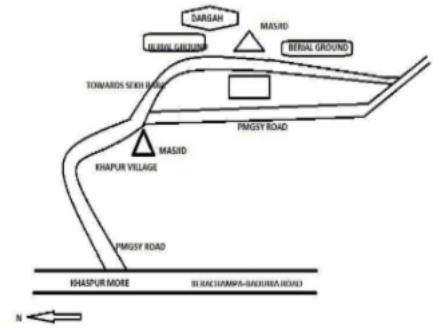

Nazri Naksha

Google Map View

S25A099P119

S25A099P119

Polling Station Building Front View

Polling Station Front View

Cad View

Key MAP View

Basic Minimum Facility	Water	Ramp	Plug Point	Toilet	Health Care
	✓	✓	✓	✓	✓