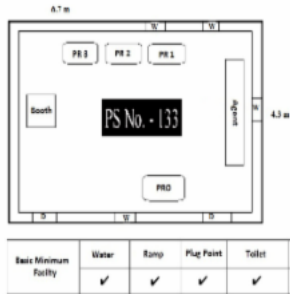

Cad View

Key MAP View

CAD Drawing