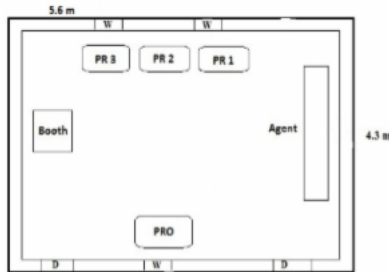

নির্বাচক নিবন্ধন আধিকারিকের স্বাক্ষর

Nazri Naksha

Google Map View

Polling Station Building Front View

Polling Station Front View

Cad View

| Basic Minimum Facility | Water | Ramp | Plug Point | Toilet | Health Care |
|------------------------|-------|------|------------|--------|-------------|
|                        | ✓     | ✓    | ✓          | ✓      | ✓           |