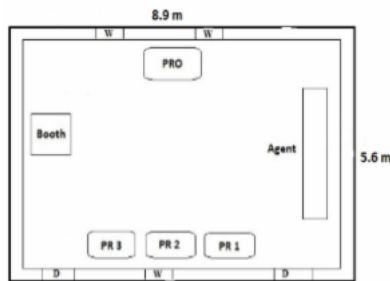

Cad View

Key MAP View

Basic Minimum Facility	Water	Ramp	Plug Point	Toilet	Health Care
	✓	✓	✓	✓	✓