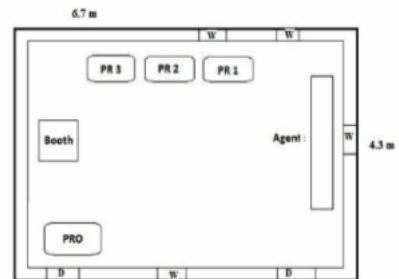

Cad View

Key MAP View

Basic Minimum Facility	Water	Ramp	Plug Point	Toilet	Health Care
	✓	✓	✓	✓	✓

Basic Minimum Facility	Water	Ramp	Plug Point	Toilet	Health Care
	✓	✓	✓	✓	✓