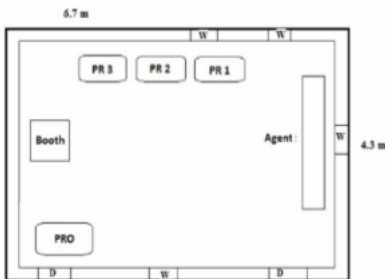

Cad View

Key MAP View

Basic Minimum Facility	Water	Ramp	Plug Point	Toilet	Health Care
	✓	✓	✓	✓	✓

Basic Minimum Facility	Water	Ramp	Plug Point	Toilet	Health Care
	✓	✓	✓	✓	✓