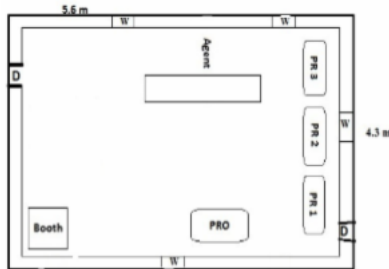

Cad View

Key MAP View

Basic Minimum Facility	Water	Ramp	Plug Point	Toilet	Health Care
	✓	✓	✓	✓	✓