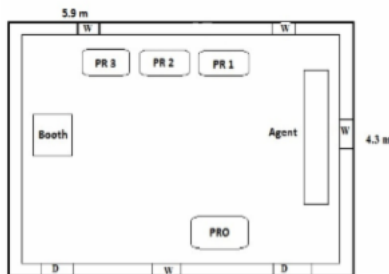

Cad View

Key MAP View

Basic Minimum Facility	Water	Ramp	Plug Point	Toilet	Health Care
	✓	✓	✓	✓	✓