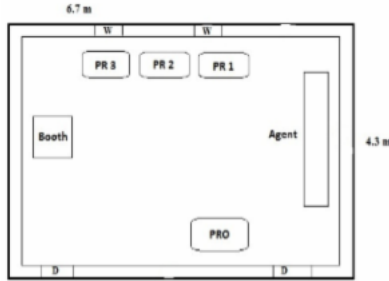

Cad View

Key MAP View

Basic Minimum Facility	Water	Ramp	Plug Point	Toilet	Health Care
	✓	✓	✓	✓	✓