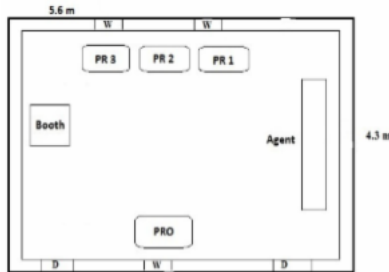

Cad View

Key MAP View

Basic Minimum Facility	Water	Ramp	Plug Point	Toilet	Health Care
	✓	✓	✓	✓	✓