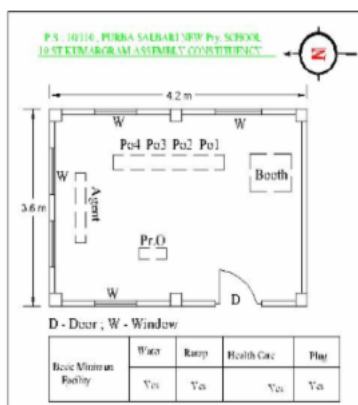

Nazri Naksha

Google Map View

Polling Station Building Front View

Polling Station Front View

Cad View

Key MAP View