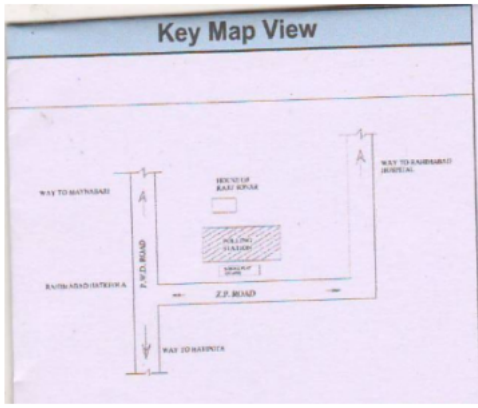

Nazri Naksha

Google Map View