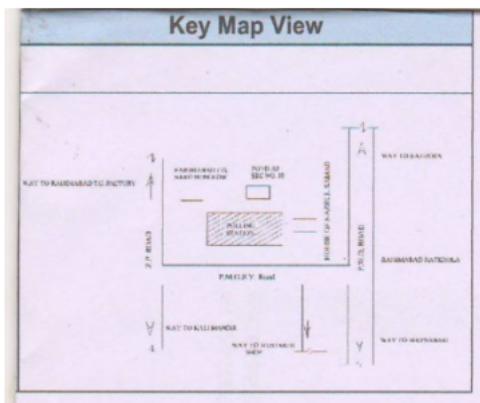

Nazri Naksha

Google Map View