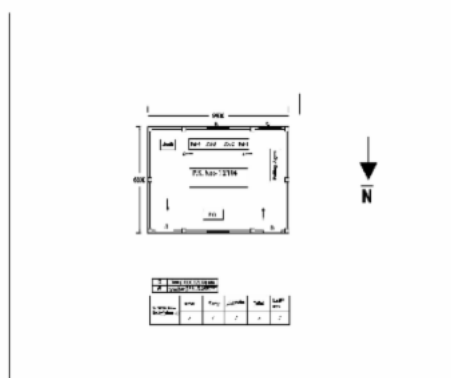

Nazri Naksha

Google Map View

Polling Station Building Front View

Polling Station Front View

Cad View

Key MAP View