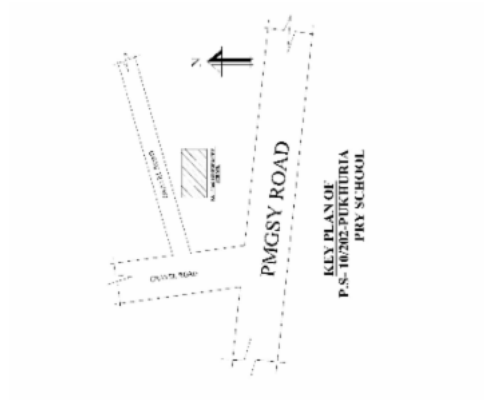

Nazri Naksha

Google Map View