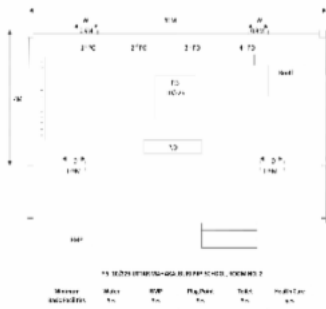

Nazri Naksha

Google Map View

Polling Station Building Front View

Polling Station Front View

Cad View

Key MAP View