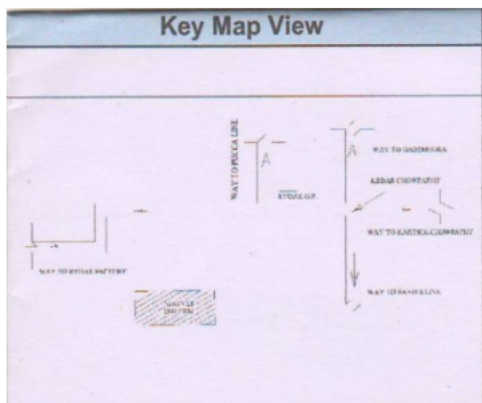

Nazri Naksha

Google Map View