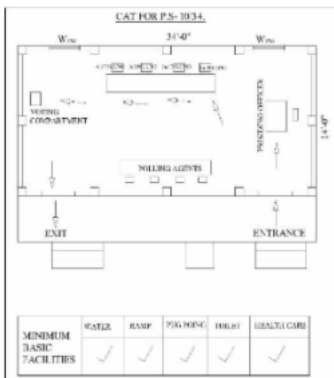

Nazri Naksha

Google Map View

Polling Station Building Front View

Polling Station Front View

Cad View

Key MAP View