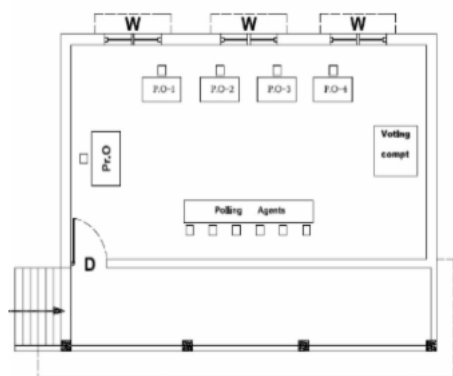

Nazri Naksha

Google Map View

Polling Station Building Front View

Polling Station Front View

Cad View

Key MAP View