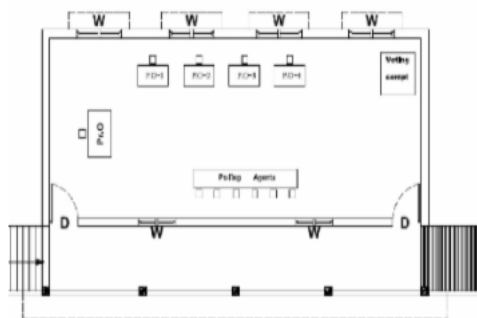

Nazri Naksha

Google Map View

Polling Station Building Front View

Polling Station Front View

Cad View

Key MAP View