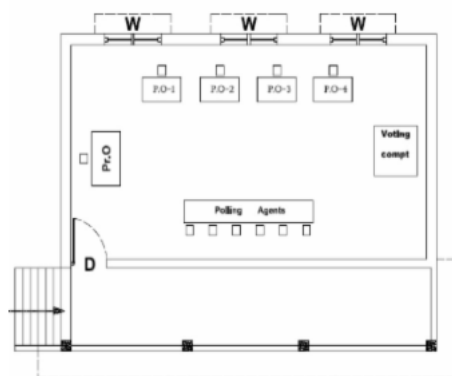

Nazri Naksha

Google Map View

Polling Station Building Front View

Polling Station Front View

Cad View

Key MAP View