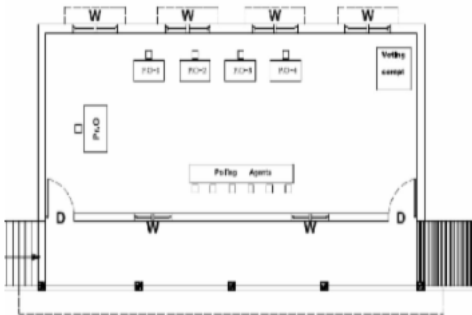

Nazri Naksha

Google Map View

Polling Station Building Front View

Polling Station Front View

Cad View

Key MAP View