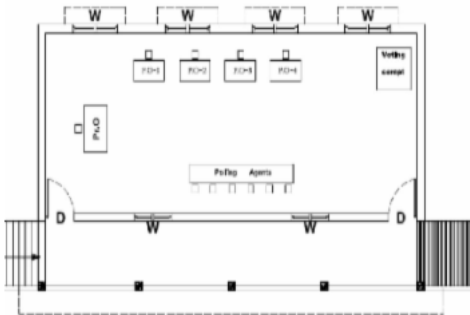

Nazri Naksha

Google Map View

Polling Station Building Front View

Polling Station Front View

Cad View

Key MAP View