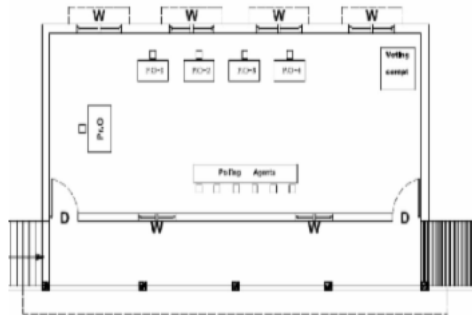

Nazri Naksha

Google Map View

Polling Station Building Front View

Polling Station Front View

Cad View

Key MAP View