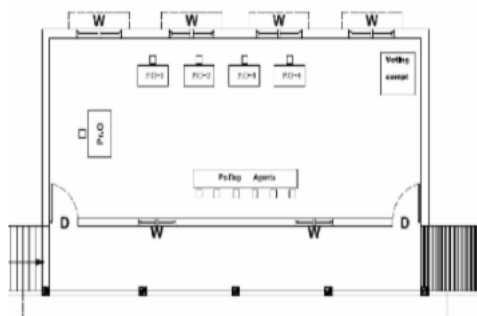

Nazri Naksha

Google Map View

Polling Station Building Front View

Polling Station Front View

Cad View

Key MAP View