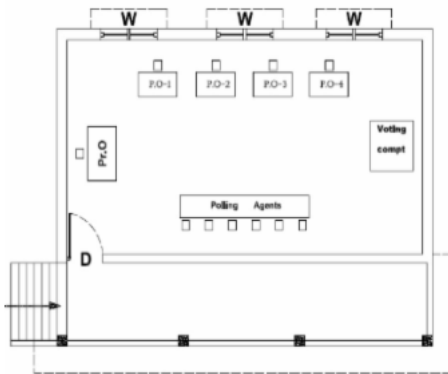

Nazri Naksha

Google Map View

Polling Station Building Front View

Polling Station Front View

Cad View

Key MAP View