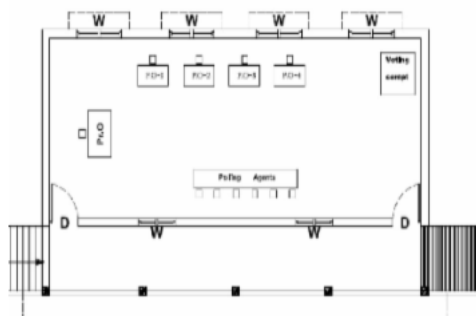

Nazri Naksha

Google Map View

Polling Station Building Front View

Polling Station Front View

Cad View

Key MAP View