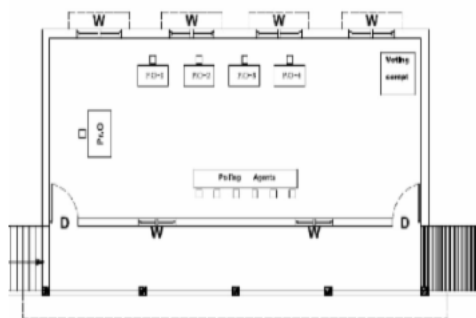

Nazri Naksha

Google Map View

Polling Station Building Front View

Polling Station Front View

Cad View

Key MAP View