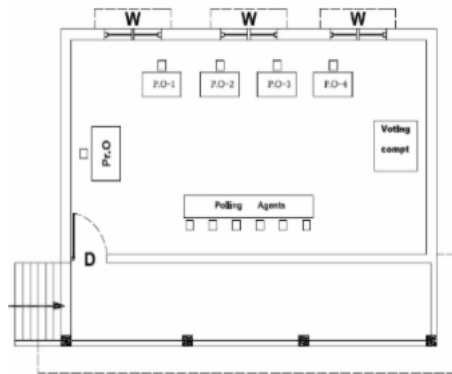

Nazri Naksha

Google Map View

Polling Station Building Front View

Polling Station Front View

Cad View

Key MAP View