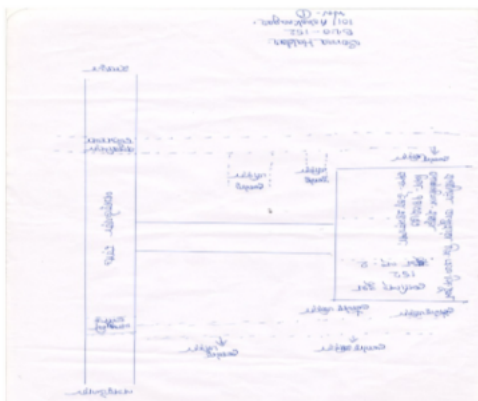

Polling Station Building Front View

Nazri Naksha