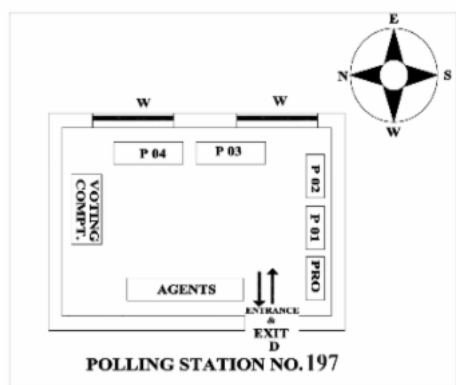

Nazri Naksha

Google Map View

Polling Station Building Front View

Polling Station Front View

Cad View

Key MAP View