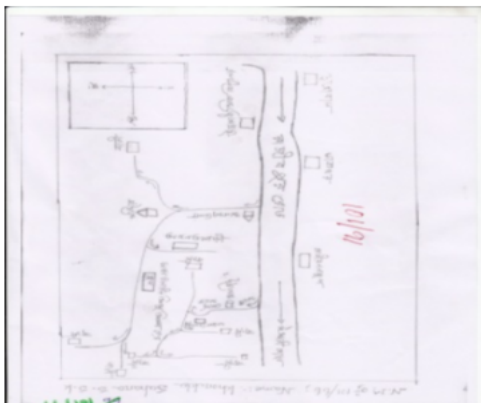

Polling Station Building Front View

Nazri Naksha