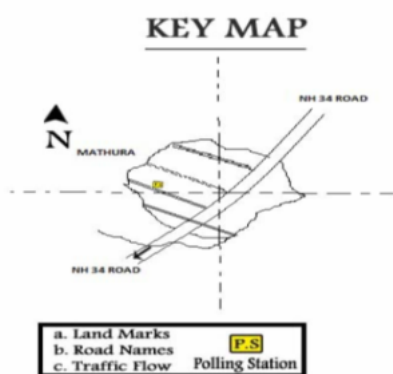

Nazri Naksha

Google Map View