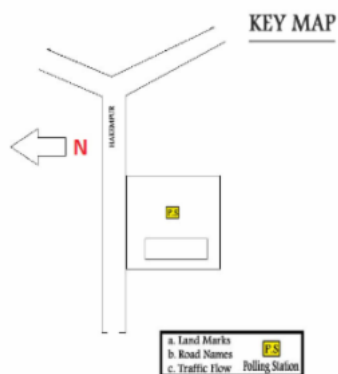

Nazri Naksha

Google Map View