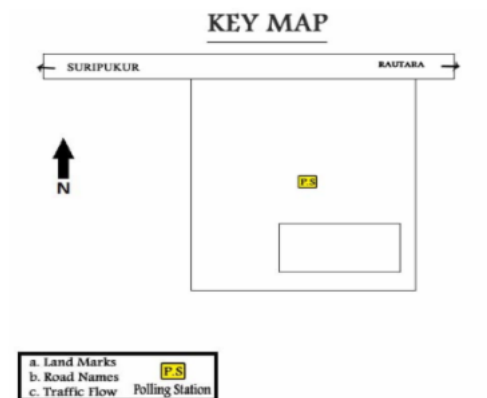

Nazri Naksha

Google Map View