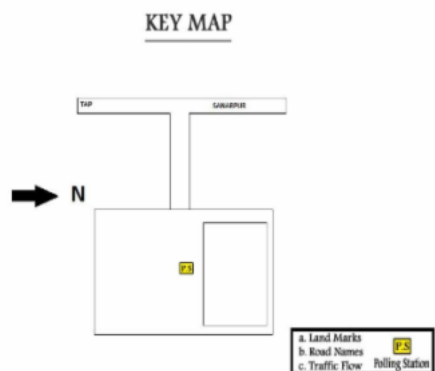

Nazri Naksha

Google Map View