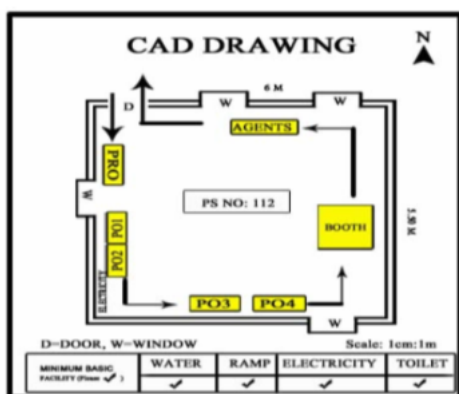

Nazri Naksha

Google Map View

Polling Station Building Front View

Polling Station Front View

Cad View

Key MAP View