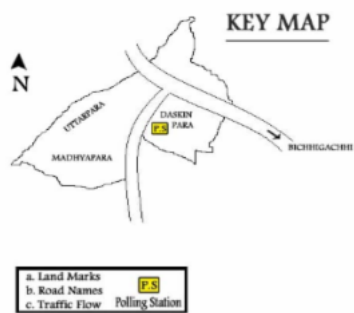

Nazri Naksha

Google Map View