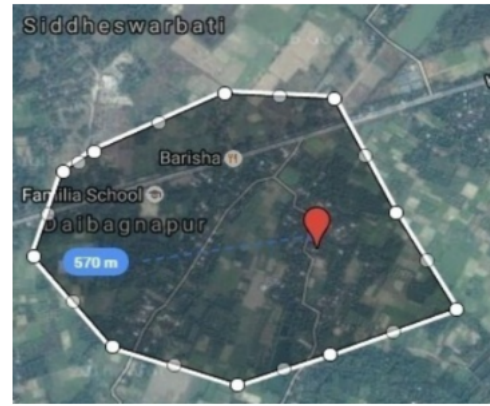

Nazri Naksha

Google Map View