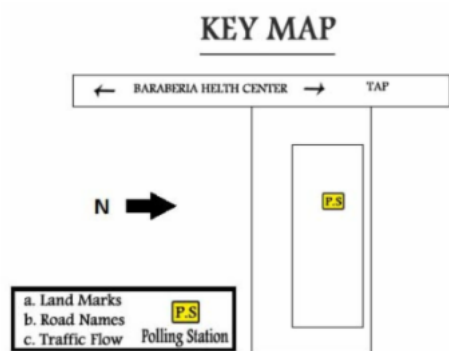

Nazri Naksha

Google Map View