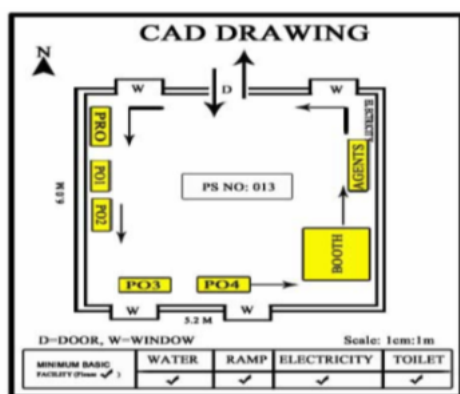

Nazri Naksha

Google Map View

Polling Station Building Front View

Polling Station Front View

Cad View

Key MAP View